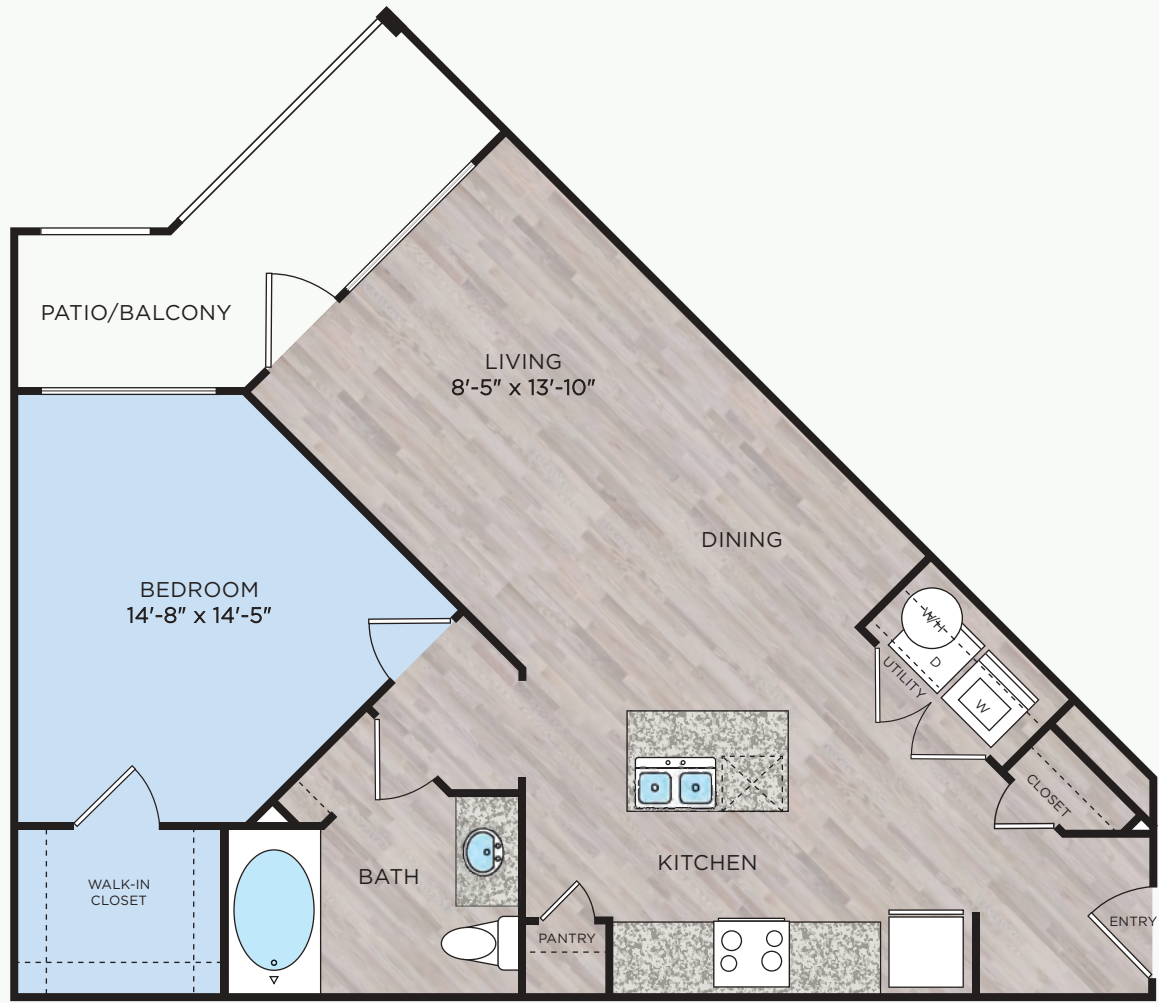

A3

ONE BEDROOM | ONE BATH | 682-780 SF

438 RICHLAND HILLS DR. | SAN ANTONIO, TX 78245 | 210-684-9979 | CITADELATWESTPOINTE.COM

YOUR SELECTED FLOOR PLAN MAY VARY FROM THIS ILLUSTRATION DUE TO DESIGN CONFIGURATION AND ARCHITECTURAL STYLING. NOT ALL FEATURES ARE AVAILABLE IN EVERY APARTMENT. ALL SQUARE FOOTAGES AND DIMENSIONS ARE APPROXIMATE.