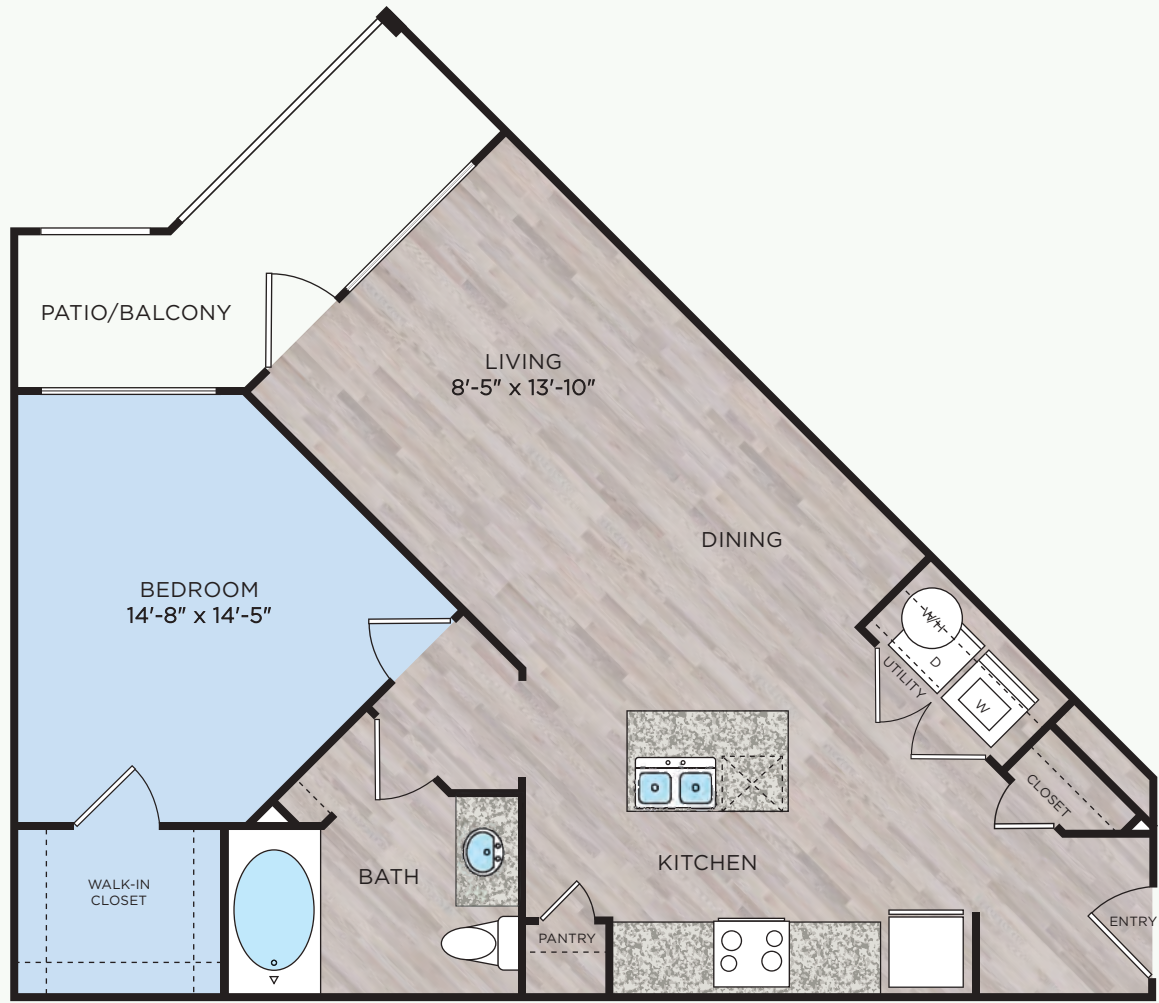

# A3

ONE BEDROOM | ONE BATH | 682-780 SF

438 RICHLAND HILLS DR. | SAN ANTONIO, TX 78245 | 210-684-9979 | CITADELATWESTPOINTE.COM

Floor plans are artist's rendering. All dimensions are approximate. Actual product and specifications may vary in dimension or detail. Not all features are available in every apartment. Prices and availability are subject to change. Please see a representative for details.